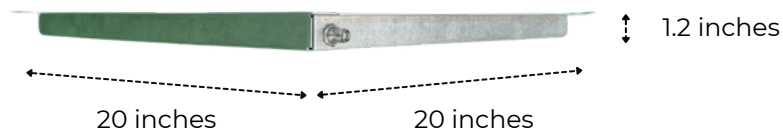

Our innovative designs deliver up to three times the gain and significantly improved look angles compared to other solutions available today!

Frequency	220-380MHz
Polarization	RHCP
Gain	4+dBic
Power	Max 100w continuous
Dimensions	20" x 20" x 1.2"
Connector	TNC (f)
Mounting	Bolts