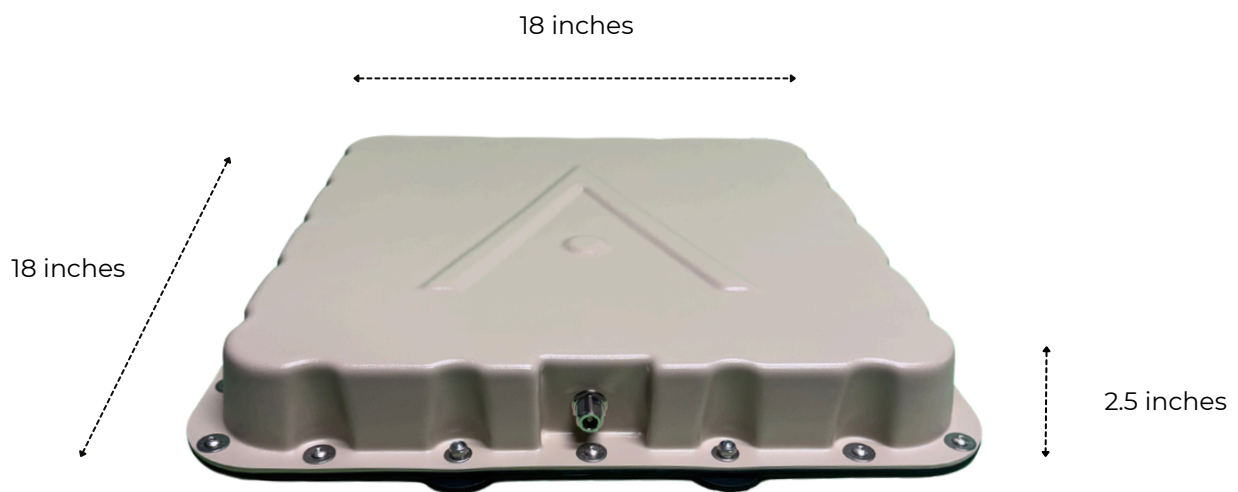

Specifications

Our patented antenna designs shatter the conventional belief that high-gain antennas must be large! Easily mount this antenna on your vehicle or platform for a truly discreet, high-gain connection — especially at low look angles.

Our innovative designs deliver up to three times the gain and significantly improved look angles compared to other solutions available today!

Frequency	220-380MHz
Polarization	RHCP
Gain	5+dBic
Power	Max 100w continuous
Dimensions	18" x 18" x 2.5"
Connector	Type N (f)
Certification	810G