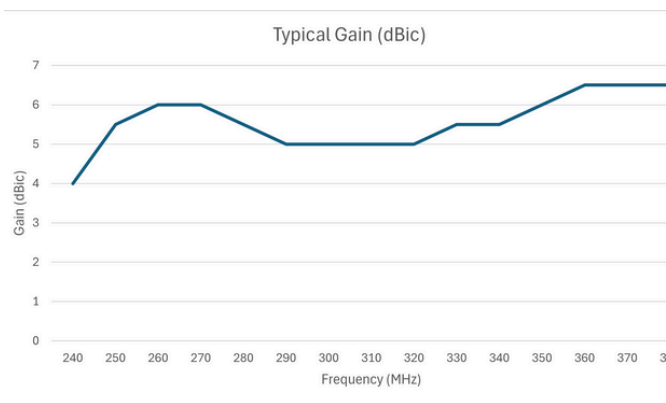

Our innovative designs deliver up to three times the gain and significantly improved look angles compared to other solutions available today!

Frequency	220-380MHz
Polarization	RHCP
Gain	5+dBic
Power	Max 100w continuous
Dimensions	18" x 18" x 2.5"
Connector	Type N (f)
Certification	810G