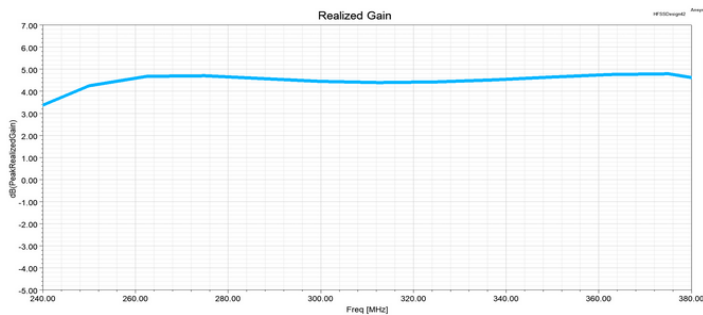

Our innovative designs deliver up to three times the gain and significantly improved look angles compared to other solutions available today!

Frequency	220-380MHz
Polarization	RHCP
Gain	4+dBic
Power	Max 100w continuous
Dimensions	20" x 20" x 1.2"
Connector	TNC (f)
Mounting	Bolts