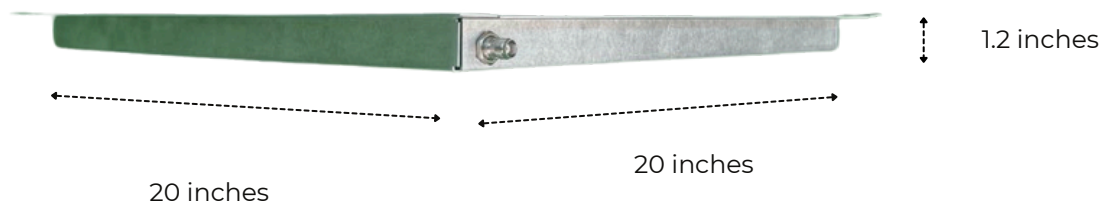

Our innovative designs deliver up to three times the gain and significantly improved look angles compared to other solutions available today!

Frequency	220-380MHz
Polarization	RHCP
Gain	4+dBic
Power	Max 100w continuous
Dimensions	20" x 20" x 1.2"
Connector	TNC (f)
Mounting	Bolts